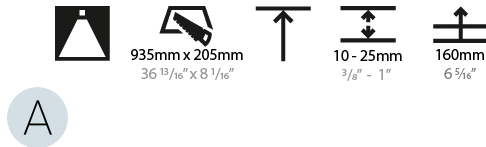

GENERAL

Series: Smoothy
Subseries: Smoothline
Brand: Prolicht
Division: Architectural
Mounting Type: Recessed
Mounting Location: Ceiling
Subcategory: Ambient

PHYSICAL

Shape: Oval
Length (mm): 952
Length (in): 37 1/2
Width (mm): 222
Width (in): 8 3/4
Depth (mm): 150
Depth (in): 5 7/8
Ceiling Thickness (mm): 10 / 12.5 / 15 / 25
Ceiling Thickness (in): 3/8 or 1/2 or 9/16 or 1
Min. Recessing Depth (mm): 160
Min. Recessing Depth (in): 6 5/16
Light Distribution: Direct
Weight (kg): 5.93
Weight (lbs): 13.05
Diffuser: PMMA - Opal or Micro-Prism
Fixture Finish: SSR / BKV / CWI / CRY / HAB / UFT / ITA / RUA / FTG / MYG / LOD / PUS / FRO / FUP / KIA / POP / BLS / SPG / MEY / GOH / GUM / CHC / COM / ABZ / JAG / OBR / MOS / ROR
Fixture Material: Extruded Aluminum / Steel
Cut-out Measurements: 935mm / 36 13/16" x 205mm / 8 1/16"

ELECTRICAL

Lamp Type: LED (Zhaga Standard)
Input Wattage (W): 31.9
Total Output Wattage (W): 27
Dimming: Tri-Mode (Non-Dimming and Phase Dimming (120Vac only) and 0-10V Dimming)
Driver Included: Yes
Driver Location: Integrated
Driver Type: Constant Current - Universal
Driver Class: Class 2
Input Voltage (V): 120 - 277
Constant Current (MA): 500

LED

Color Temperature (°K): 3000 / 3500 / 4000
Max. Delivered Lumen (lm): 2140 / 2303 / 2350
CRI: >80 CRI
Lamp Life (hrs): 50000

OPTICAL

RATINGS AND CERTIFICATIONS

Certified By: Certified for North American Standards
IP rating: IP20

PROJECT
TYPE
SPECIFIER
QUANTITY
DATE