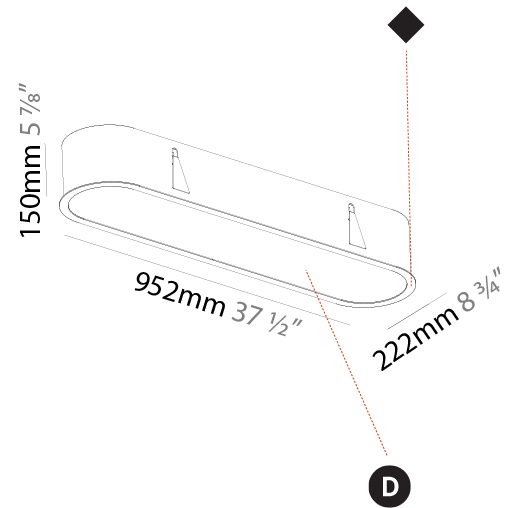

GENERAL

Series: Smoothy
Subseries: Smoothline
Brand: Prolicht
Division: Architectural
Mounting Type: Recessed
Mounting Location: Ceiling
Subcategory: Ambient

PHYSICAL

Shape: Oval
Length (mm): 952
Length (in): 37 1/2
Width (mm): 222
Width (in): 8 3/4
Depth (mm): 150
Depth (in): 5 7/8
Ceiling Thickness (mm): 10 / 12.5 / 15 / 25
Ceiling Thickness (in): 3/8 or 1/2 or 9/16 or 1
Min. Recessing Depth (mm): 160
Min. Recessing Depth (in): 6 5/16
Light Distribution: Direct
Weight (kg): 5.93
Weight (lbs): 13.05
Diffuser: PMMA - Opal or Micro-Prism
Fixture Finish: SSR / BKV / CWI / CRY / HAB / UFT / ITA / RUA / FTG / MYG / LOD / PUS / FRO / FUP / KIA / POP / BLS / SPG / MEY / GOH / GUM / CHC / COM / ABZ / JAG / OBR / MOS / ROR
Fixture Material: Extruded Aluminum / Steel
Cut-out Measurements: 935mm / 36 13/16" x 205mm / 8 1/16"

ELECTRICAL

Lamp Type: LED (Zhaga Standard)
Input Wattage (W): 31.9
Total Output Wattage (W): 27
Dimming: Tri-Mode (Non-Dimming and Phase Dimming (120Vac only) and 0-10V Dimming)
Driver Included: Yes
Driver Location: Integrated
Driver Type: Constant Current - Universal
Driver Class: Class 2
Input Voltage (V): 120 - 277
Constant Current (MA): 500

LED

Color Temperature (°K): 3000 / 3500 / 4000
Max. Delivered Lumen (lm): 2140 / 2303 / 2350
CRI: >80 CRI
Lamp Life (hrs): 50000

OPTICAL

RATINGS AND CERTIFICATIONS

Certified By: Certified for North American Standards
IP rating: IP20

PROJECT
TYPE
SPECIFIER
QUANTITY
DATE